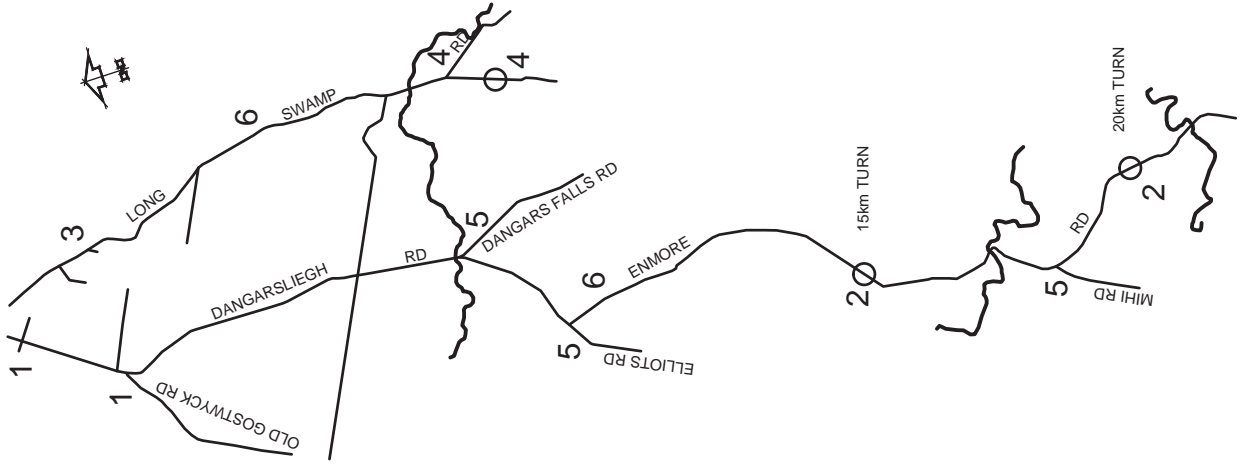

ARMIDALE

NOTE
SIGNS LOCATED MID WAY
OF BOTH RACE CIRCUITS

SIGNAGE FOR ENTERING ROADS
1. DANGARS FALLS RD
2. ELLIOTS RD
3. MIHI RD

- SIGNS REQUIRED:**
- LONG SWAMP ROAD
 - 2 X CAUTION CYCLE RACE IN PROGRESS
 - 4 X CAUTION CYCLISTS TURNING
 - 3 X CAUTION CYCLISTS AHEAD
- DANGARSLIEGH ROAD
- 2 X CAUTION CYCLE RACE IN PROGRESS
 - 2 X CAUTION CYCLISTS TURNING
 - 6 X CAUTION CYCLISTS AHEAD

ARMIDALE CYCLING CLUB TRAFFIC SIGNS FOR LONG SWAMP ROAD AND DANGARSLIEGH ROAD RACE ROUTES JAN 2013