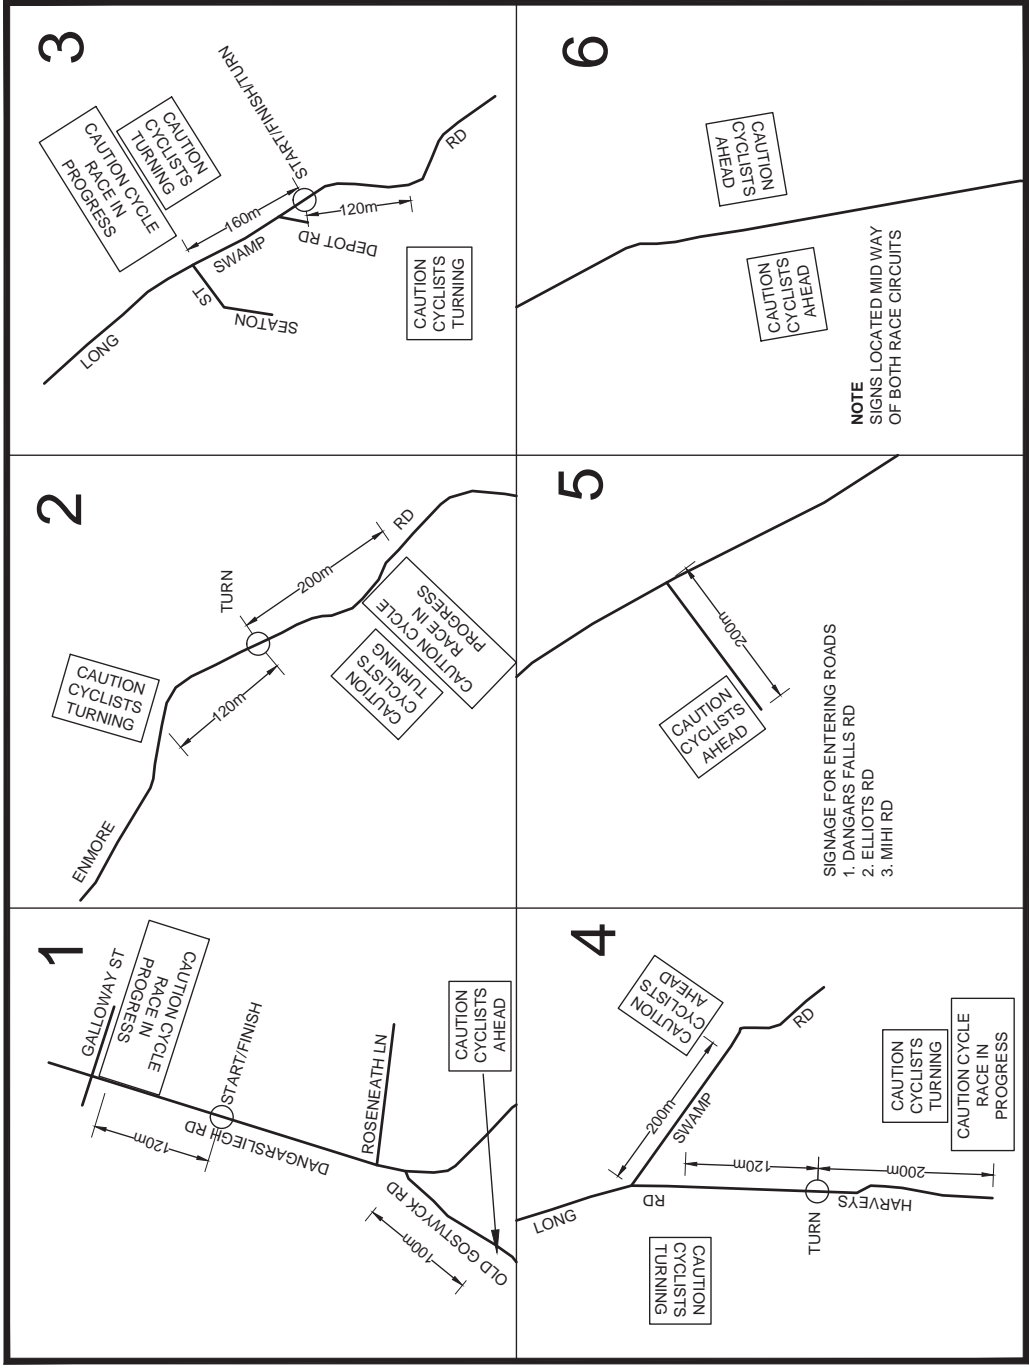

ARMIDALE

NOTE
SIGNS LOCATED MID WAY
OF BOTH RACE CIRCUITS

SIGNAGE FOR ENTERING ROADS
1. DANGARS FALLS RD
2. ELLIOTS RD
3. MIHI RD

- SIGNS REQUIRED:**
- LONG SWAMP ROAD
 - 2 X CAUTION CYCLE RACE IN PROGRESS
 - 4 X CAUTION CYCLISTS TURNING
 - 3 X CAUTION CYCLISTS AHEAD
- DANGARSLIEGH ROAD
- 2 X CAUTION CYCLE RACE IN PROGRESS
 - 2 X CAUTION CYCLISTS TURNING
 - 6 X CAUTION CYCLISTS AHEAD

ARMIDALE CYCLING CLUB TRAFFIC SIGNS FOR LONG SWAMP ROAD AND DANGARSLIEGH ROAD RACE ROUTES JAN 2013